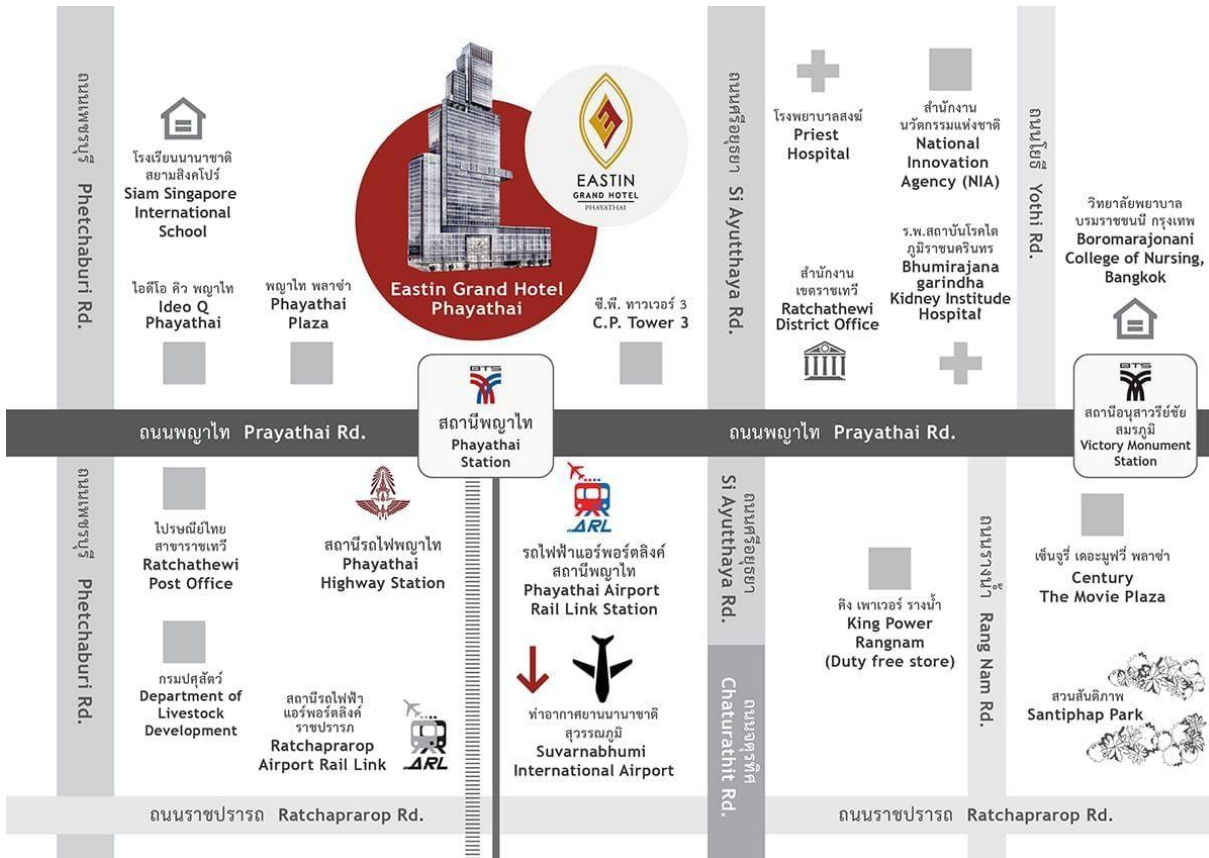

Map of the Meeting Venue

Eastin Grand Hotel Phayathai Bangkok

No. 18 Phaya Thai Road, Thung Phaya Thai, Ratchathewi, Bangkok 10400

Directions

BTS Skytrain: Get off at BTS Phayathai Station, Exit 1

Bus on Phaya Thai Road: No. 29, 34, 36,54, 59, 172, 177, and 187