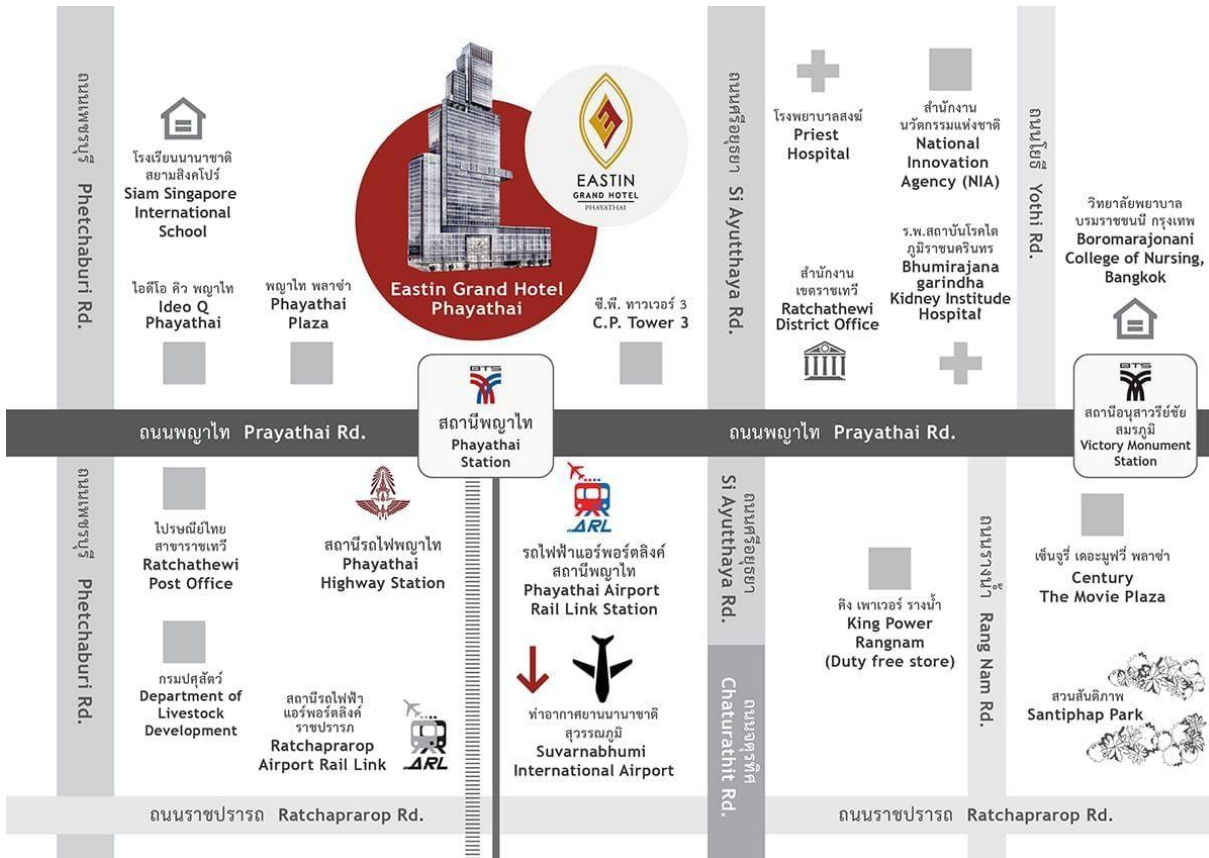

Map of the Meeting Venue

Eastin Grand Hotel Phayathai Bangkok

No. 18 Phaya Thai Road, Thung Phaya Thai, Ratchathewi, Bangkok 10400

Directions

BTS Skytrain: Get off at BTS Phayathai Station, Exit 1

Bus on Phaya Thai Road: No. 29, 34, 36, 54, 59, 172, 177, and 187