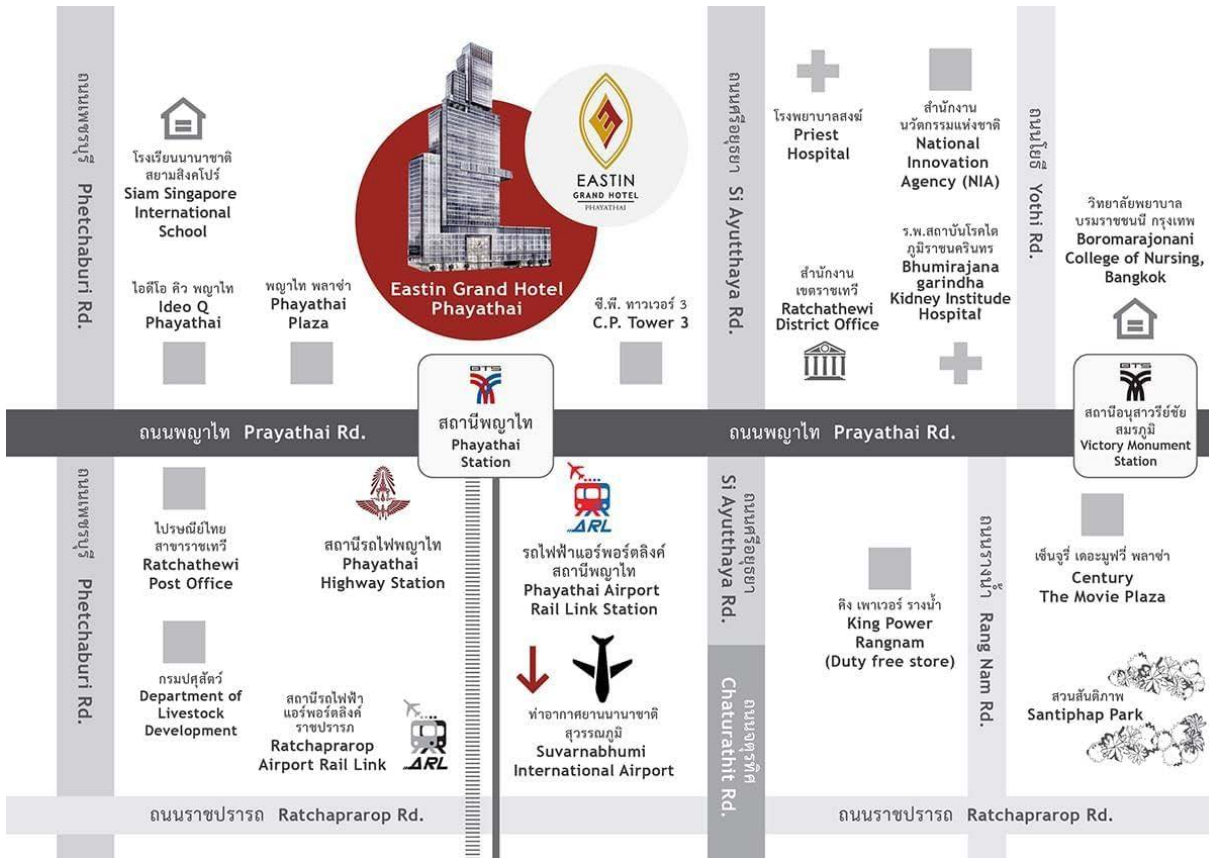

Map of the Meeting Venue

Eastin Grand Hotel Phayathai

No. 18 Phaya Thai Road, Thung Phaya Thai, Ratchathewi, Bangkok 10400

Directions

BTS Skytrain: Get off at BTS Phayathai Station, Exit 1

Bus on Phaya Thai Road: No. 29 (1-1), 34 (1-3), 36 (2-40), 54 (2-44), and 59 (1-8)